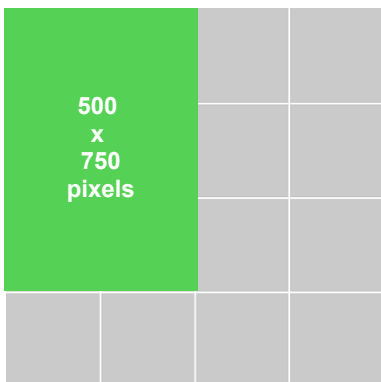

## IMAGES

You can only upload **JPG's** with

- the smallest side being at least 500 pixels,
- the largest side being maximum 1.000 pixels.

Use your known editor to adjust your photos.

### RIGHT